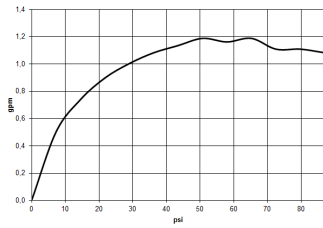

Sink - Meta

Single-lever lavatory mixer without drain - polished chrome

Article number: 33 522 660-00 0010

- 5-3/8" Projection
- Rigid spout
- Round aerated stream
- Total height 6-1/4"
- Height to aerator/spout outlet 3"
- 1-3/8" hole diameter
- 2 x pressure hose with 3/8" compression fitting
- Water flow rate limited to max. 1.2 gpm
- lead-free
- (ADA)

polished chrome

Dimensional drawing

All dimensions in mm / inch = mm x 0,0394

Sink - Meta
Single-lever lavatory mixer without drain - polished chrome
Article number: 33 522 660-00 0010

Flow rate chart

Sink - Meta
Single-lever lavatory mixer without drain - polished chrome
Article number: 33 522 660-00 0010