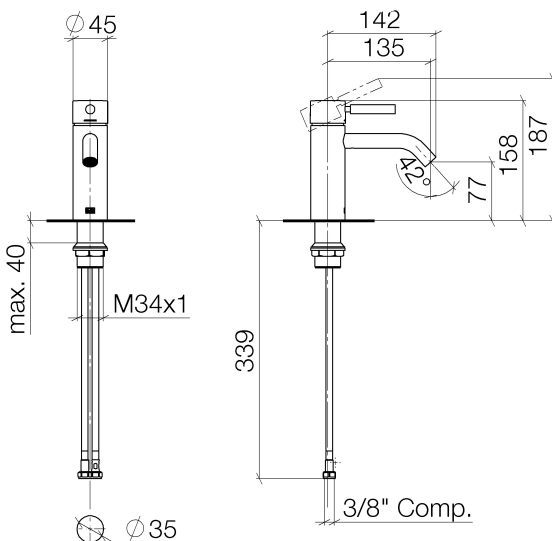

Sink - Meta

Single-lever lavatory mixer without drain - polished chrome

Article number: 33 522 660-00 0010

- 5-3/8" Projection
- Rigid spout
- Round aerated stream
- Total height 6-1/4"
- Height to aerator/spout outlet 3"
- 1-3/8" hole diameter
- 2 x pressure hose with 3/8" compression fitting
- Water flow rate limited to max. 1.2 gpm
- lead-free
- (ADA)

polished chrome

Dimensional drawing

All dimensions in mm / inch = mm x 0,0394

Sink - Meta
Single-lever lavatory mixer without drain - polished chrome
Article number: 33 522 660-00 0010

Flow rate chart

Sink - Meta
Single-lever lavatory mixer without drain - polished chrome
Article number: 33 522 660-00 0010