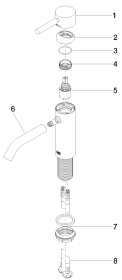

Sink - Meta

Single-lever lavatory mixer without drain - polished chrome

Article number: 33 522 660-00 0010

- 5-3/8" Projection
- Rigid spout
- Round aerated stream
- Total height 6-1/4"
- Height to aerator/spout outlet 3"
- 1-3/8" hole diameter
- 2 x pressure hose with 3/8" compression fitting
- Water flow rate limited to max. 1.2 gpm
- lead-free
- (ADA)

polished chrome

Dimensional drawing

All dimensions in mm / inch = mm x 0,0394

Sink - Meta
Single-lever lavatory mixer without drain - polished chrome
Article number: 33 522 660-00 0010

Flow rate chart

Sink - Meta
Single-lever lavatory mixer without drain - polished chrome
Article number: 33 522 660-00 0010

Spare parts list

Number	Item Number	Designation	Number of units
<hr/>			